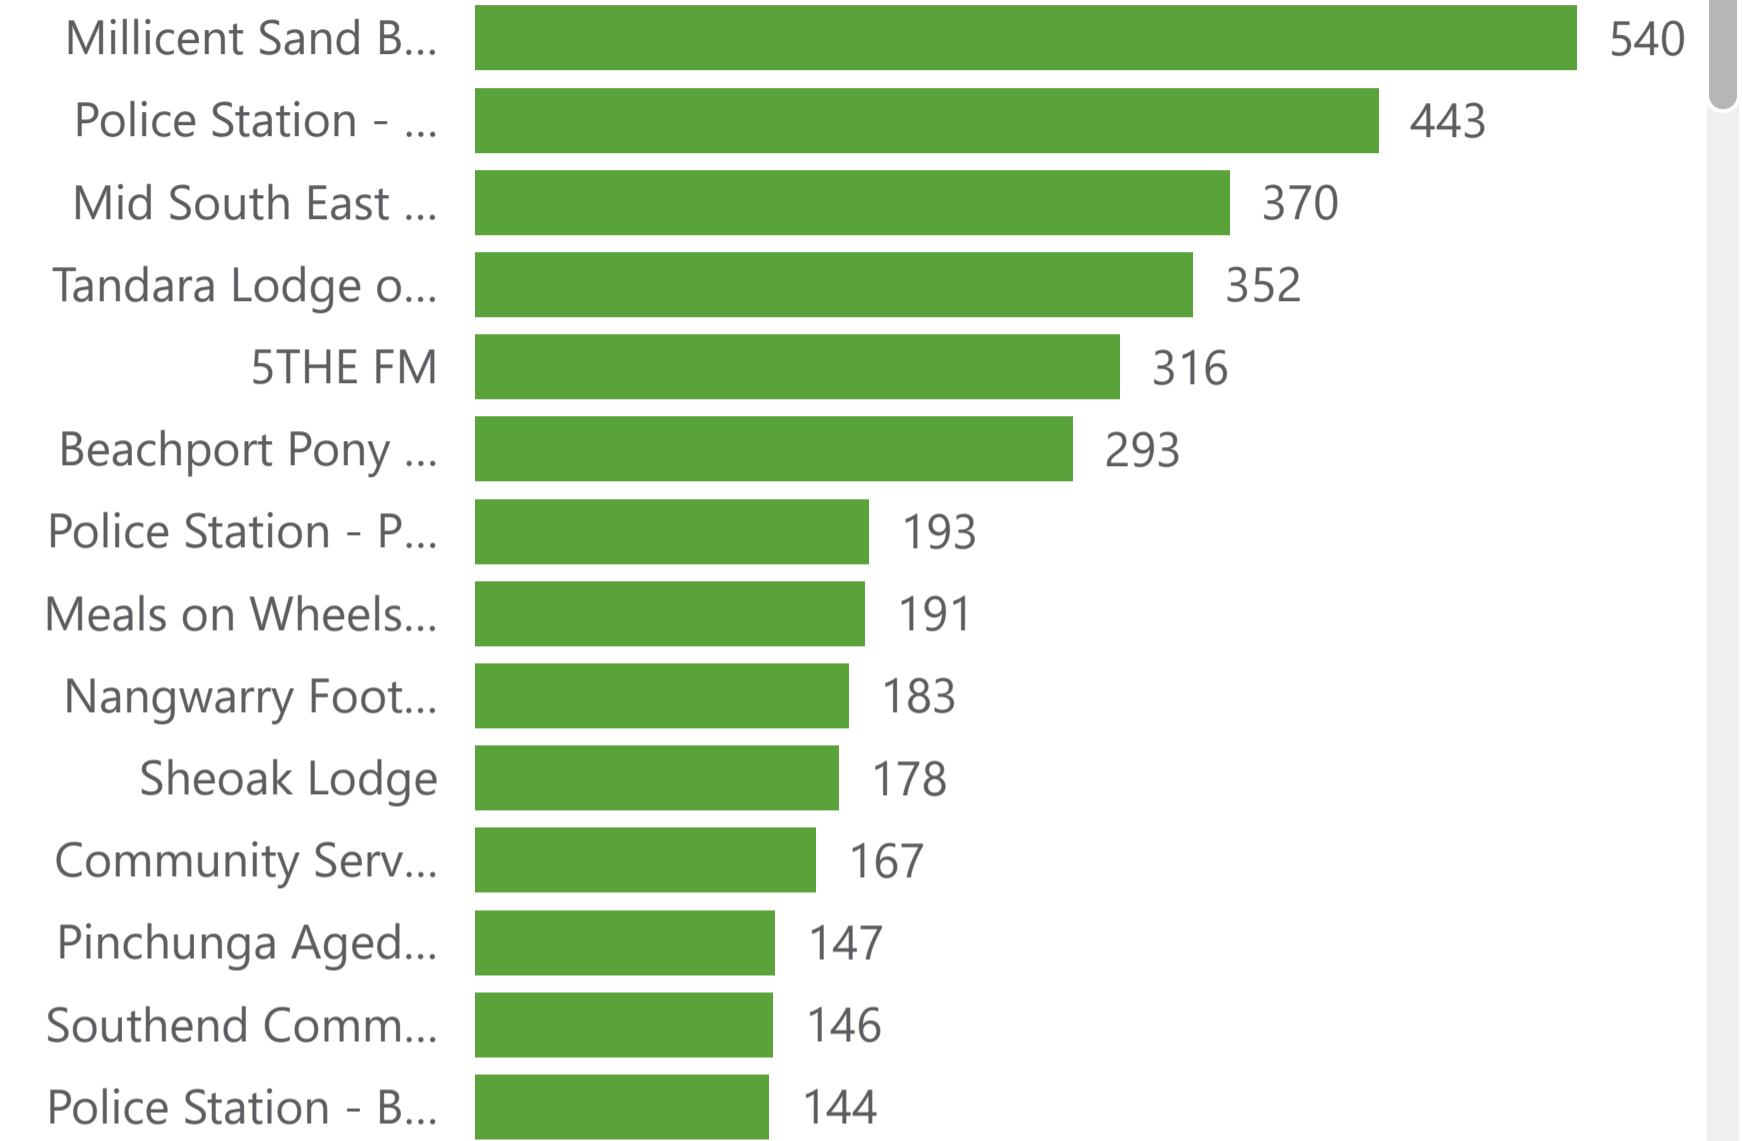

# Wattle Range Council - Geographic Visualisation

Suburb Slicer

All

Primary Category Slicer

All

Organisation Slicer

All

## Organisation Location

## Sum of Sessions by Suburb and Year

Year ● 2020-2021 ● 2021-2022 ● 2022-2023