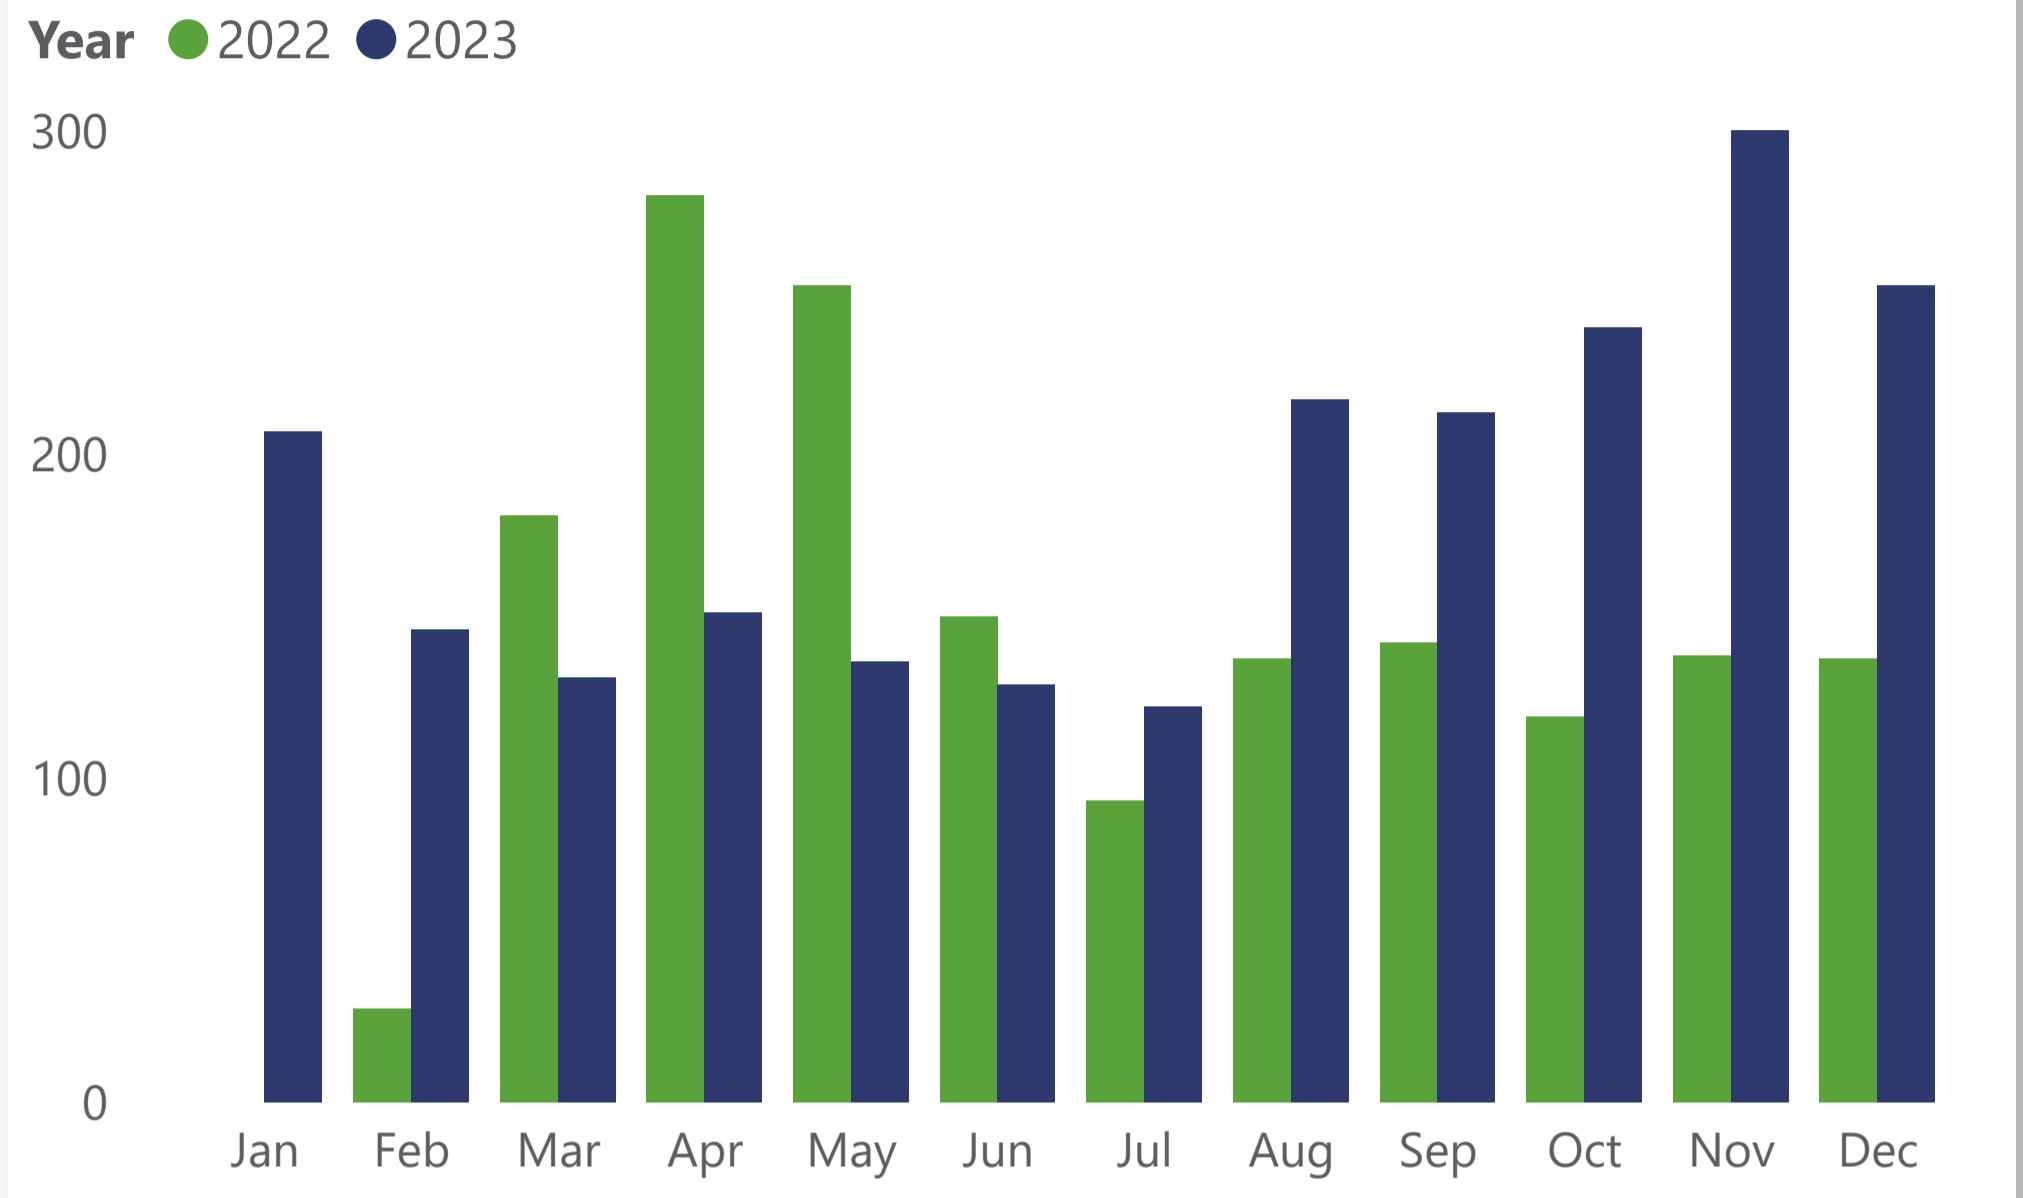

### New Users/Sessions by Organisation

Organisation	Sum of Sessions	Sum of New Users	New users/Sessions
Millicent Sand Buggy Club	540	470	87.04%
Police Station - Millicent	443	360	81.26%
Mid South East Netball Association	370	319	86.22%
Tandara Lodge of Penola & District Inc.	352	261	74.15%
5THE FM	316	256	81.01%
Beachport Pony Club Inc.	293	246	83.96%
Police Station - Penola	193	157	81.35%
Meals on Wheels SA - Millicent	191	151	79.06%
Nangwarry Football Club	183	130	71.04%
<b>Total</b>	<b>7472</b>	<b>5962</b>	<b>79.79%</b>

# Wattle Range Council - Session Location and Time Analysis

Year Slicer

All

Primary Category Slicer

All

### Session Location

### Sum of Sessions by Month