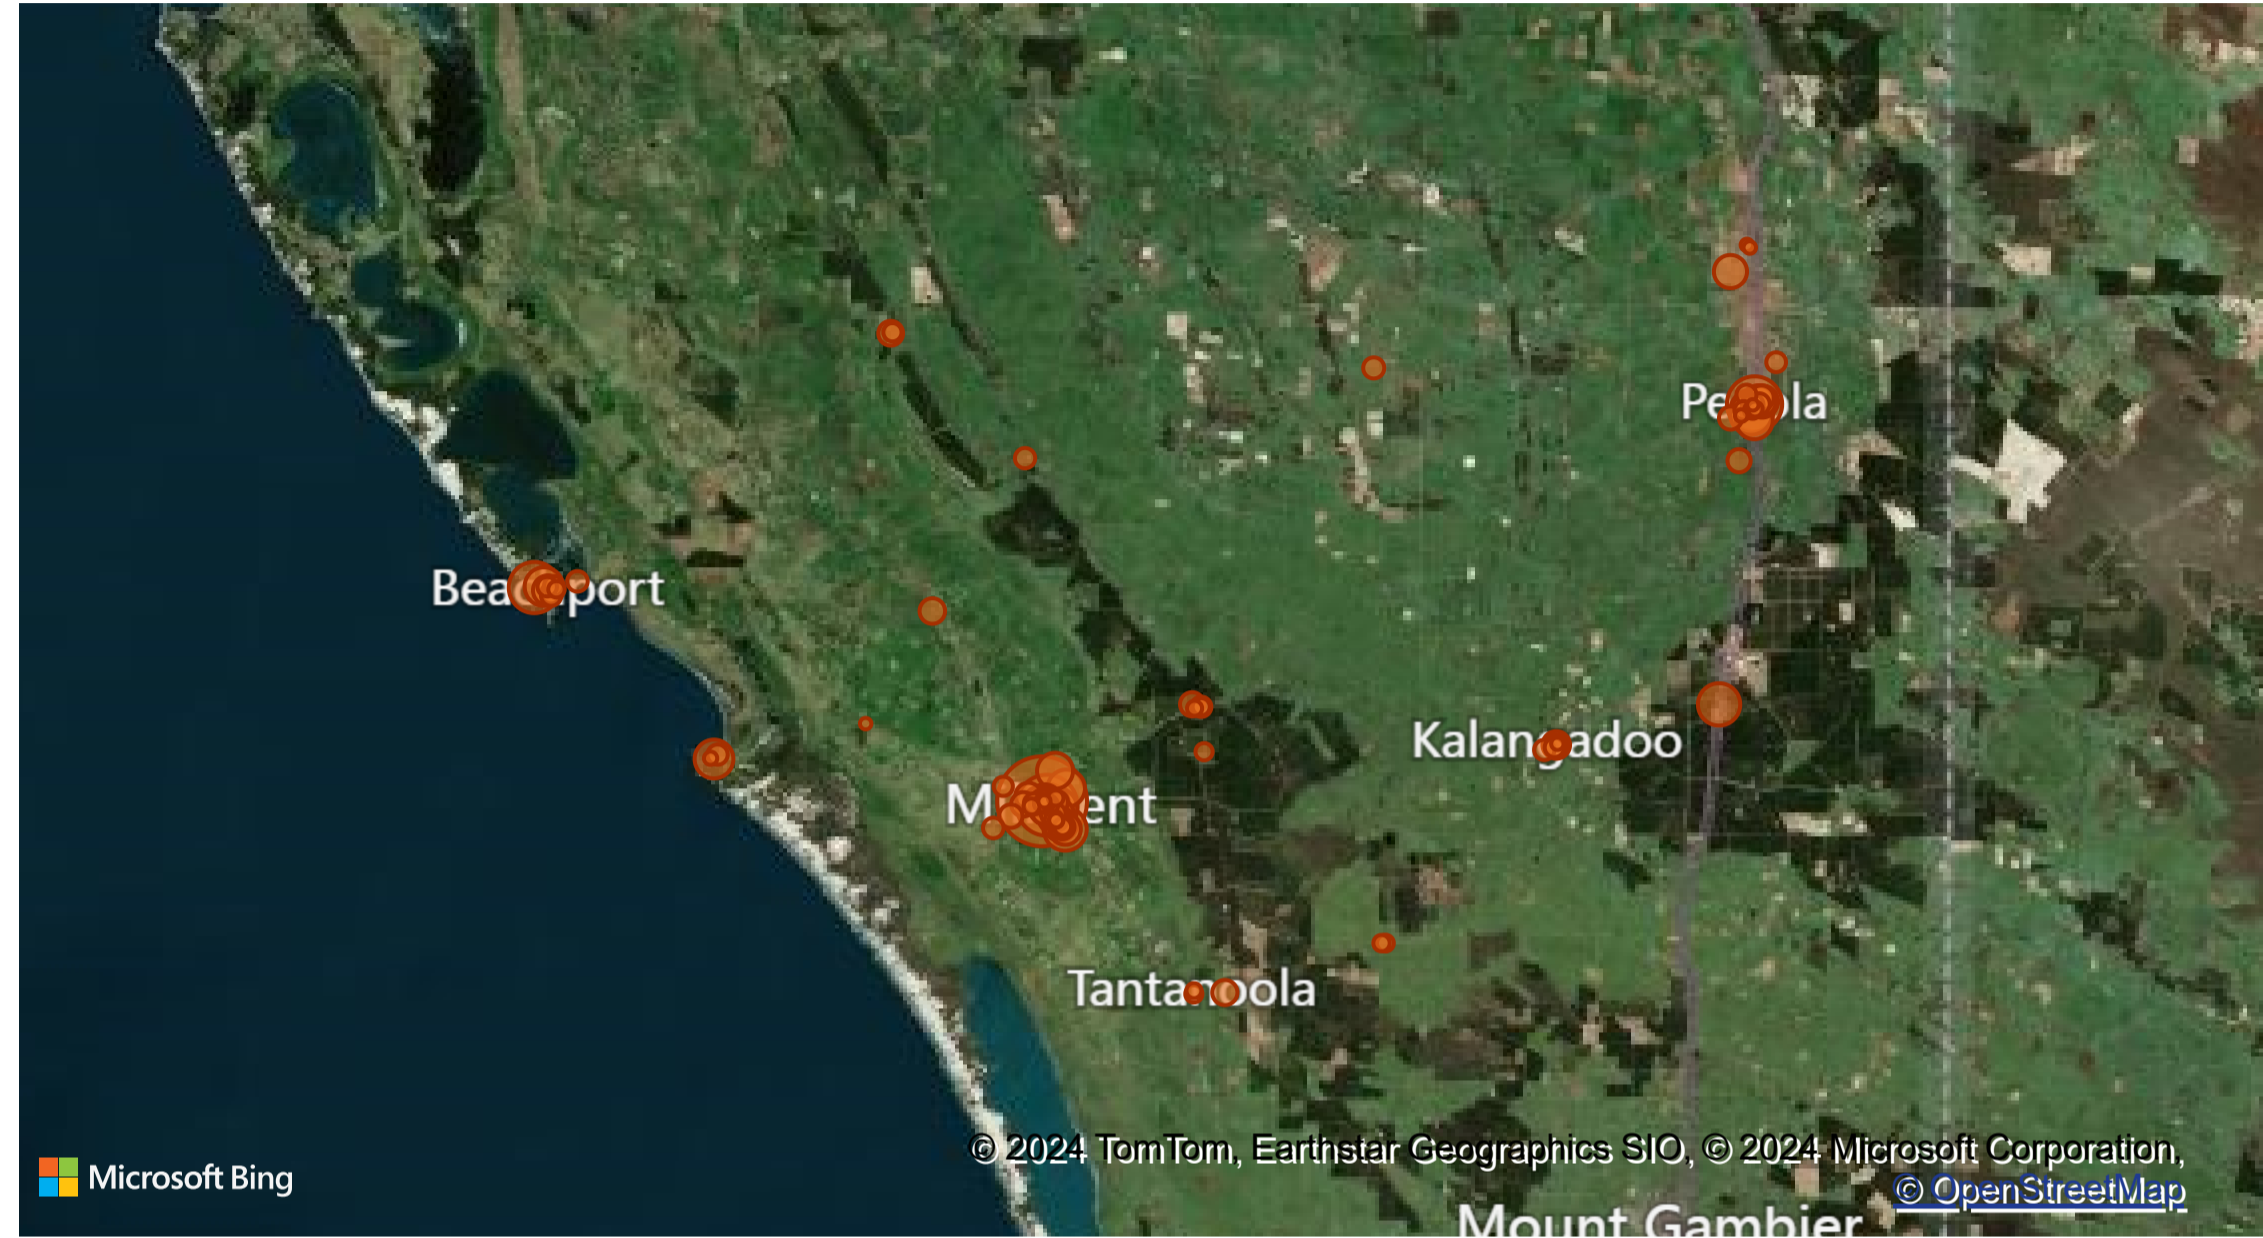

# Wattle Range Council - Geographic Visualisation

Suburb Slicer

All

Primary Category Slicer

All

Organisation Slicer

All

## Organisation Location

### Session Location