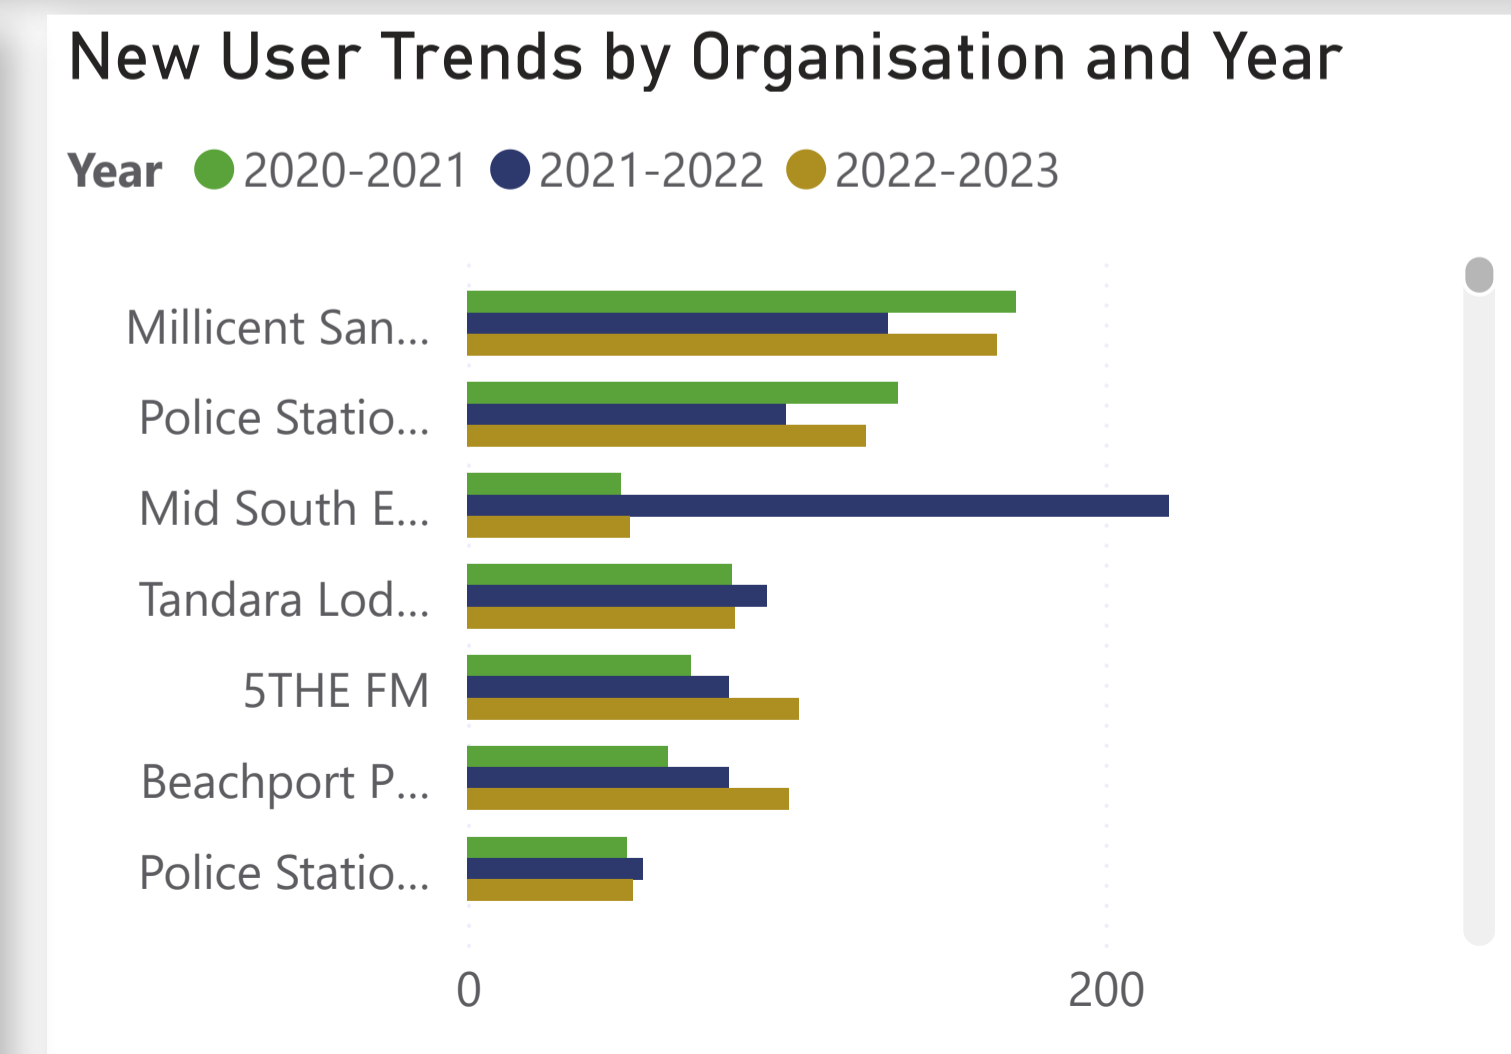

### Sum of Sessions by Organisation and Year

Organisation	2020-2021	2021-2022	2022-2023	Total
Millicent Sand Buggy Club	199	155	186	540
Police Station - Millicent	170	122	151	443
Mid South East Netball Association	55	262	53	370
Tandara Lodge of Penola & District Inc.	122	118	112	352
5THE FM	81	105	130	316
Beachport Pony Club Inc.	78	100	115	293
Police Station - Penola	58	69	66	193
Meals on Wheels SA - Millicent	33	74	84	191
Nangwarry Football Club	57	71	55	183
Sheoak Lodge	47	76	55	178
Community Service Centre - Millicent & Districts	61	54	52	167
Pinchunga Aged Care Facility	35	36	76	147
<b>Total</b>	<b>2260</b>	<b>2524</b>	<b>2688</b>	<b>7472</b>

Year Slicer

All

Primary Category Slicer

All

### New Users/Sessions by Organisation

Organisation	Sum of Sessions	Sum of New Users	New users/Sessions
Millicent Sand Buggy Club	540	470	87.04%
Police Station - Millicent	443	360	81.26%
Mid South East Netball Association	370	319	86.22%
Tandara Lodge of Penola & District Inc.	352	261	74.15%
5THE FM	316	256	81.01%
Beachport Pony Club Inc.	293	246	83.96%
Police Station - Penola	193	157	81.35%
Meals on Wheels SA - Millicent	191	151	79.06%
Nangwarry Football Club	183	130	71.04%
<b>Total</b>	<b>7472</b>	<b>5962</b>	<b>79.79%</b>