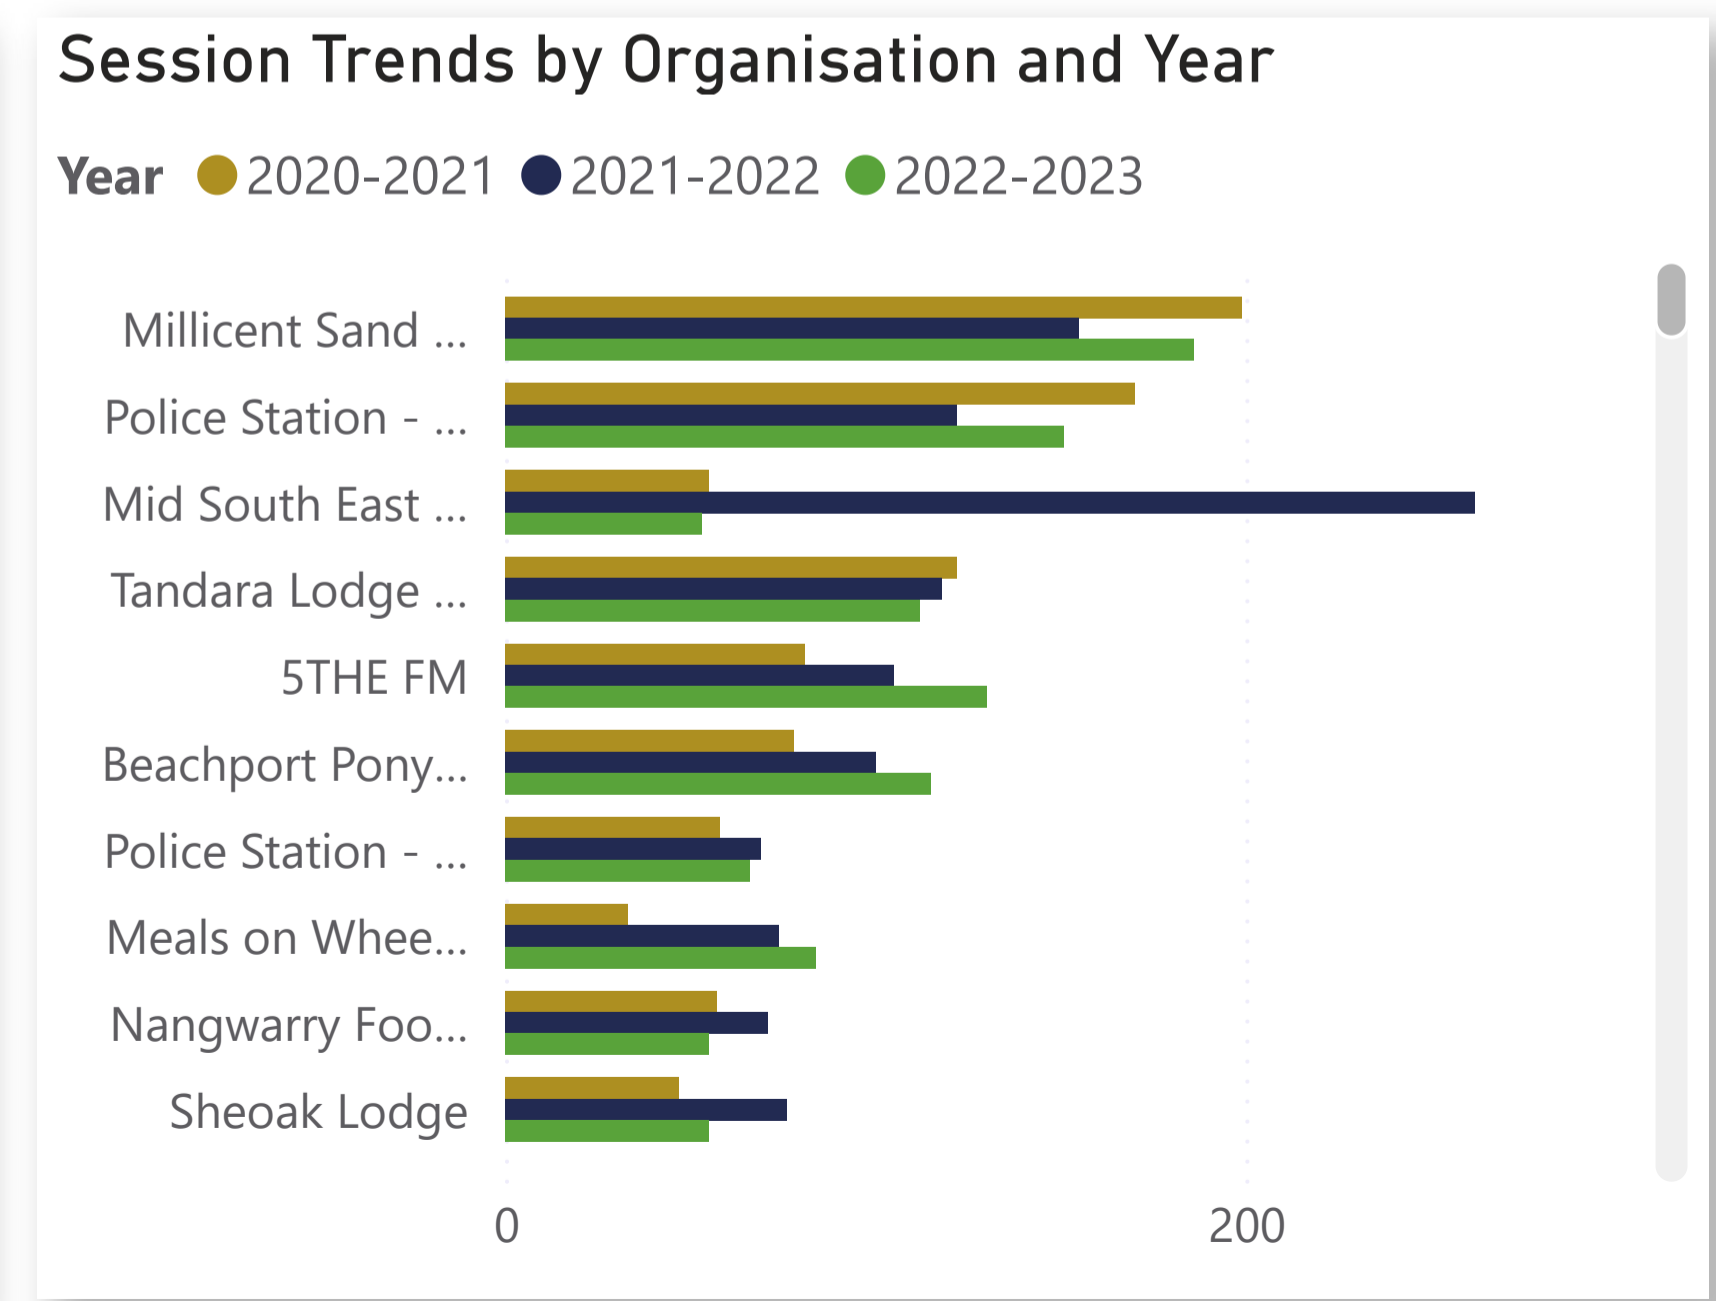

## Sum of Sessions by Suburb and Year

Year ● 2020-2021 ● 2021-2022 ● 2022-2023

## Sum of Sessions by Primary Category

Year Slicer

All

Primary Category Slicer

All

### Sum of Sessions by Organisation and Year

Organisation	2020-2021	2021-2022	2022-2023	Total
Millicent Sand Buggy Club	199	155	186	540
Police Station - Millicent	170	122	151	443
Mid South East Netball Association	55	262	53	370
Tandara Lodge of Penola & District Inc.	122	118	112	352
5THE FM	81	105	130	316
Beachport Pony Club Inc.	78	100	115	293
Police Station - Penola	58	69	66	193
Meals on Wheels SA - Millicent	33	74	84	191
Nangwarry Football Club	57	71	55	183
Sheoak Lodge	47	76	55	178
Community Service Centre - Millicent & Districts	61	54	52	167
Pinchunga Aged Care Facility	35	36	76	147
<b>Total</b>	<b>2260</b>	<b>2524</b>	<b>2688</b>	<b>7472</b>