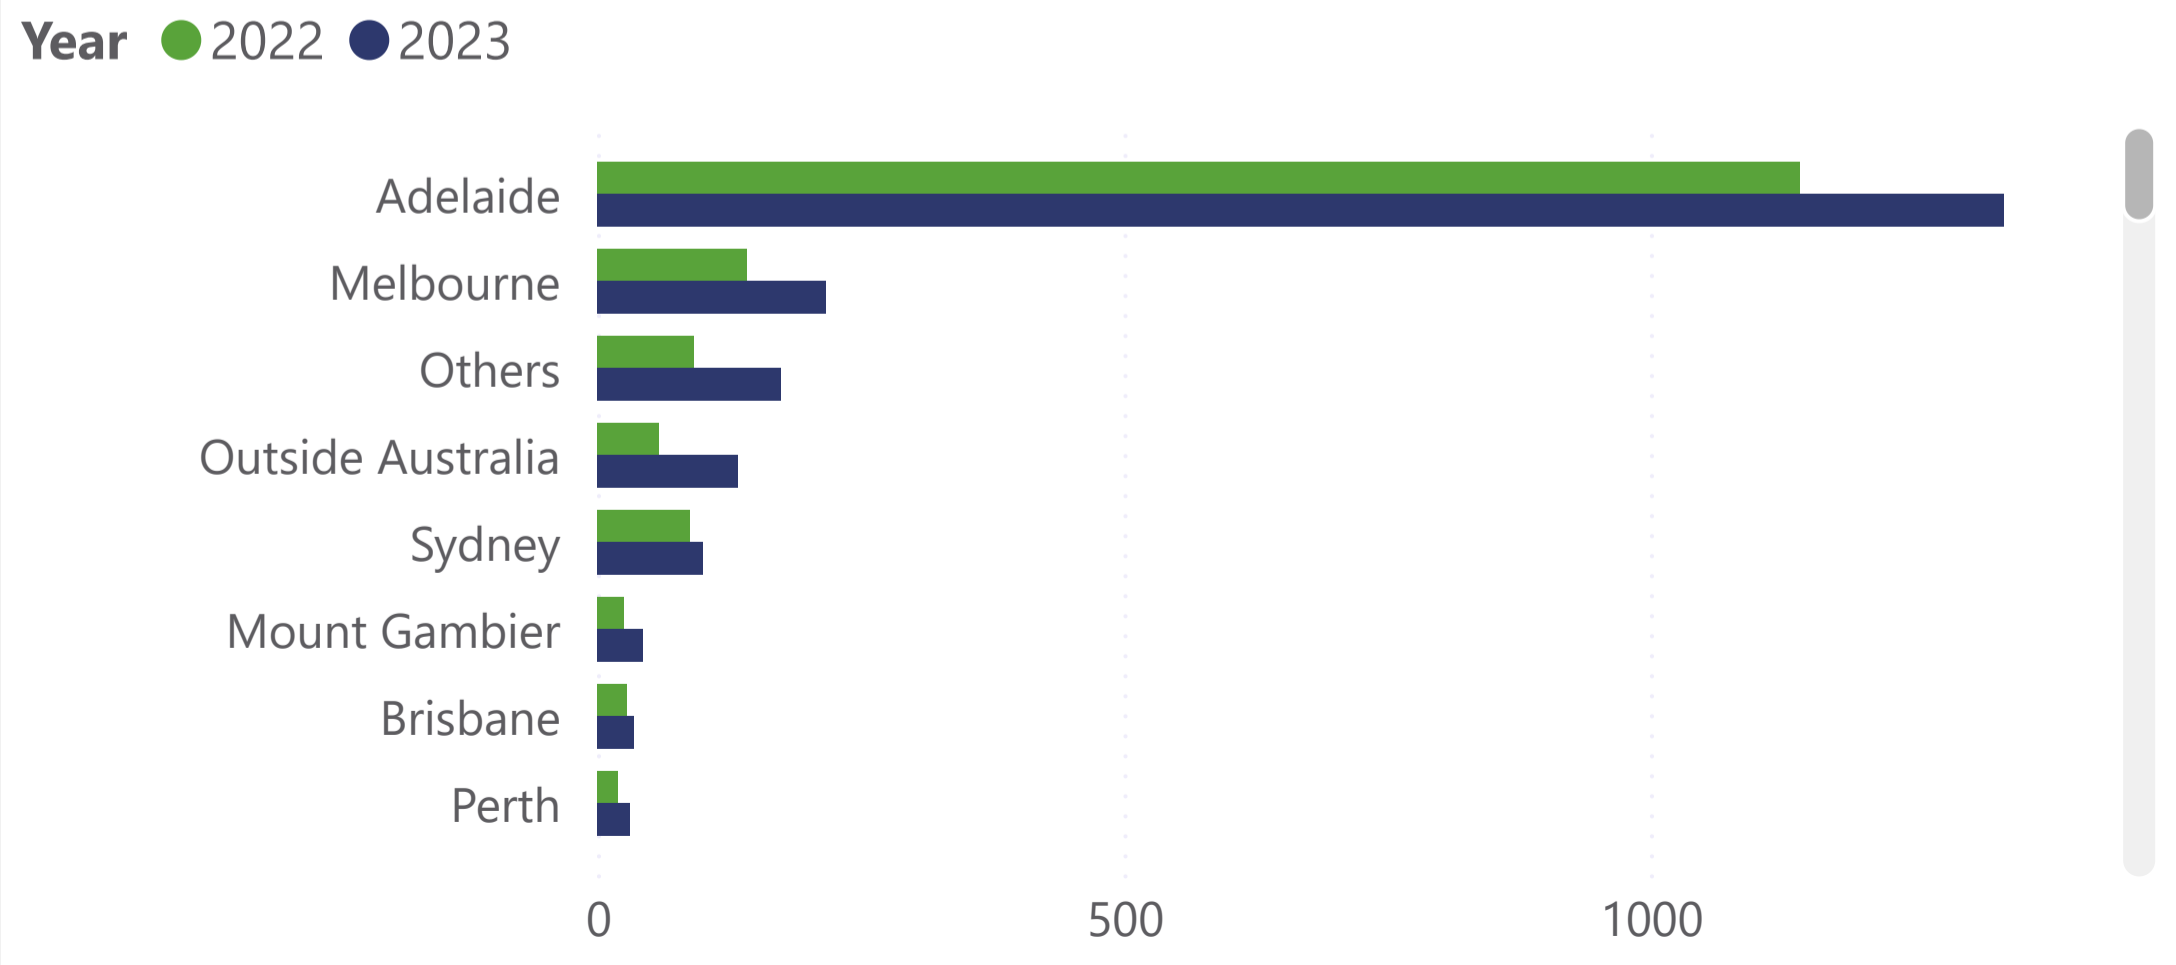

Sum of Sessions in Australia