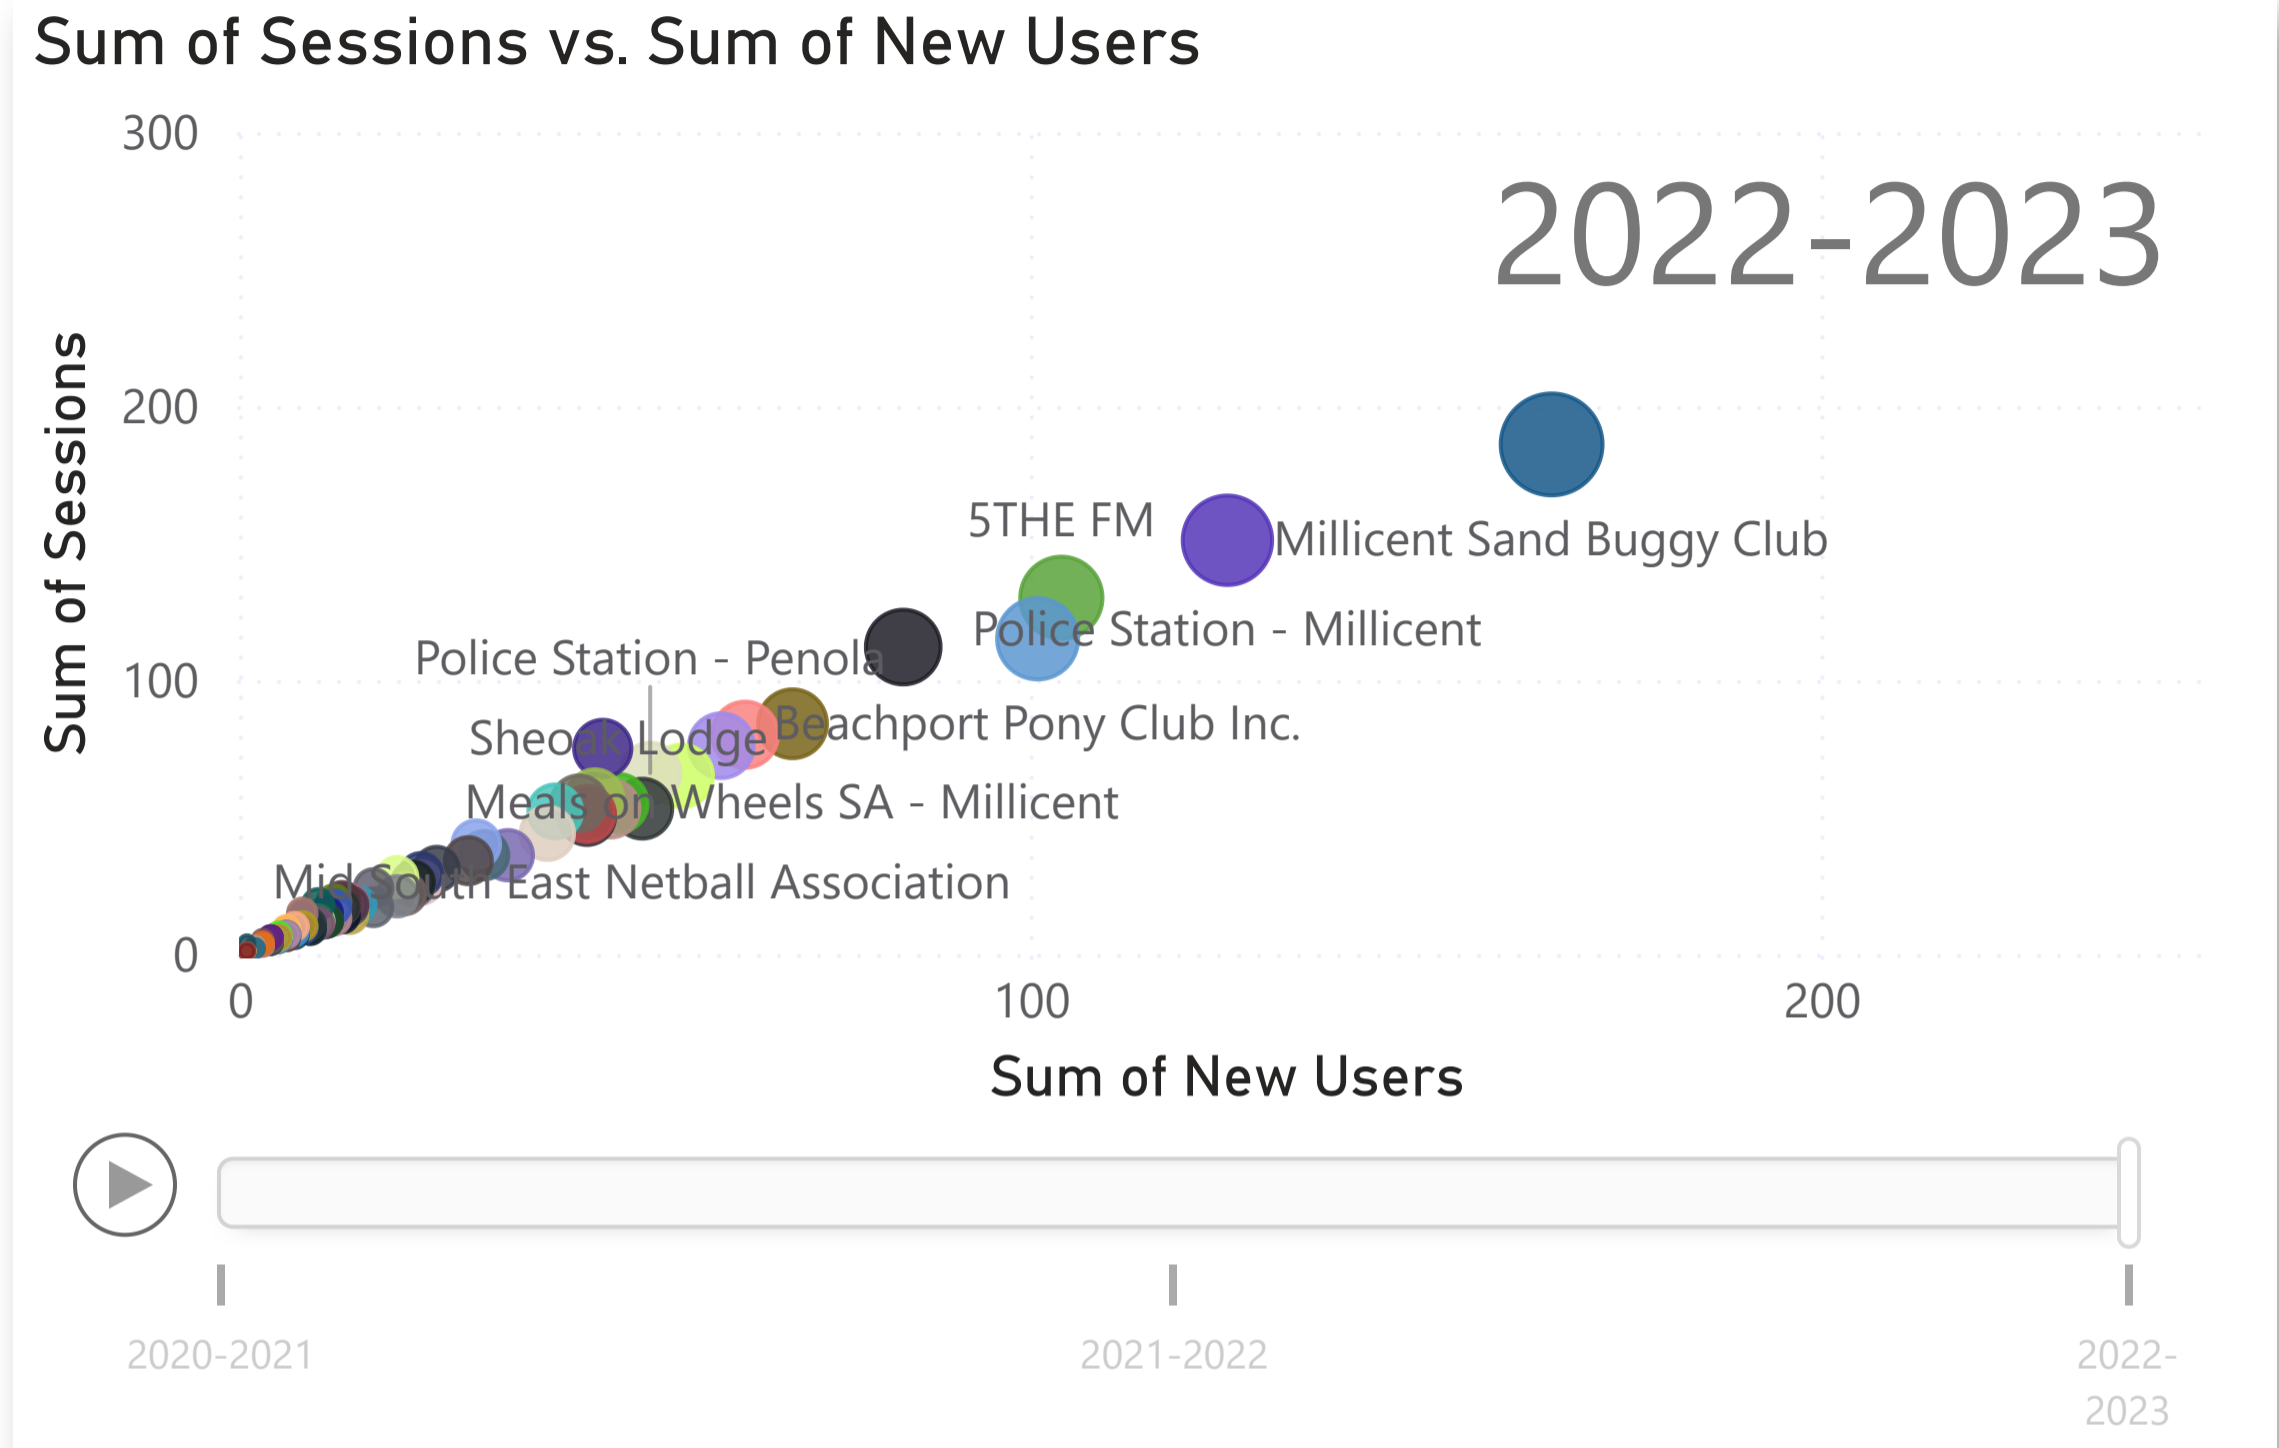

## Sum of Sessions by Suburb and Year

Year ● 2020-2021 ● 2021-2022 ● 2022-2023

## Sum of Sessions by Primary Category

Year Slicer

All

Primary Category Slicer

All

### Sum of Sessions by Organisation and Year

Organisation	2020-2021	2021-2022	2022-2023	Total
Millicent Sand Buggy Club	199	155	186	540
Police Station - Millicent	170	122	151	443
Mid South East Netball Association	55	262	53	370
Tandara Lodge of Penola & District Inc.	122	118	112	352
5THE FM	81	105	130	316
Beachport Pony Club Inc.	78	100	115	293
Police Station - Penola	58	69	66	193
Meals on Wheels SA - Millicent	33	74	84	191
Nangwarry Football Club	57	71	55	183
Sheoak Lodge	47	76	55	178
Community Service Centre - Millicent & Districts	61	54	52	167
Pinchunga Aged Care Facility	35	36	76	147
<b>Total</b>	<b>2260</b>	<b>2524</b>	<b>2688</b>	<b>7472</b>

### New Users/Sessions by Organisation

Organisation	Sum of Sessions	Sum of New Users	New users/Sessions
Millicent Sand Buggy Club	540	470	87.04%
Police Station - Millicent	443	360	81.26%
Mid South East Netball Association	370	319	86.22%
Tandara Lodge of Penola & District Inc.	352	261	74.15%
5THE FM	316	256	81.01%
Beachport Pony Club Inc.	293	246	83.96%
Police Station - Penola	193	157	81.35%
Meals on Wheels SA - Millicent	191	151	79.06%
Nangwarry Football Club	183	130	71.04%
<b>Total</b>	<b>7472</b>	<b>5962</b>	<b>79.79%</b>