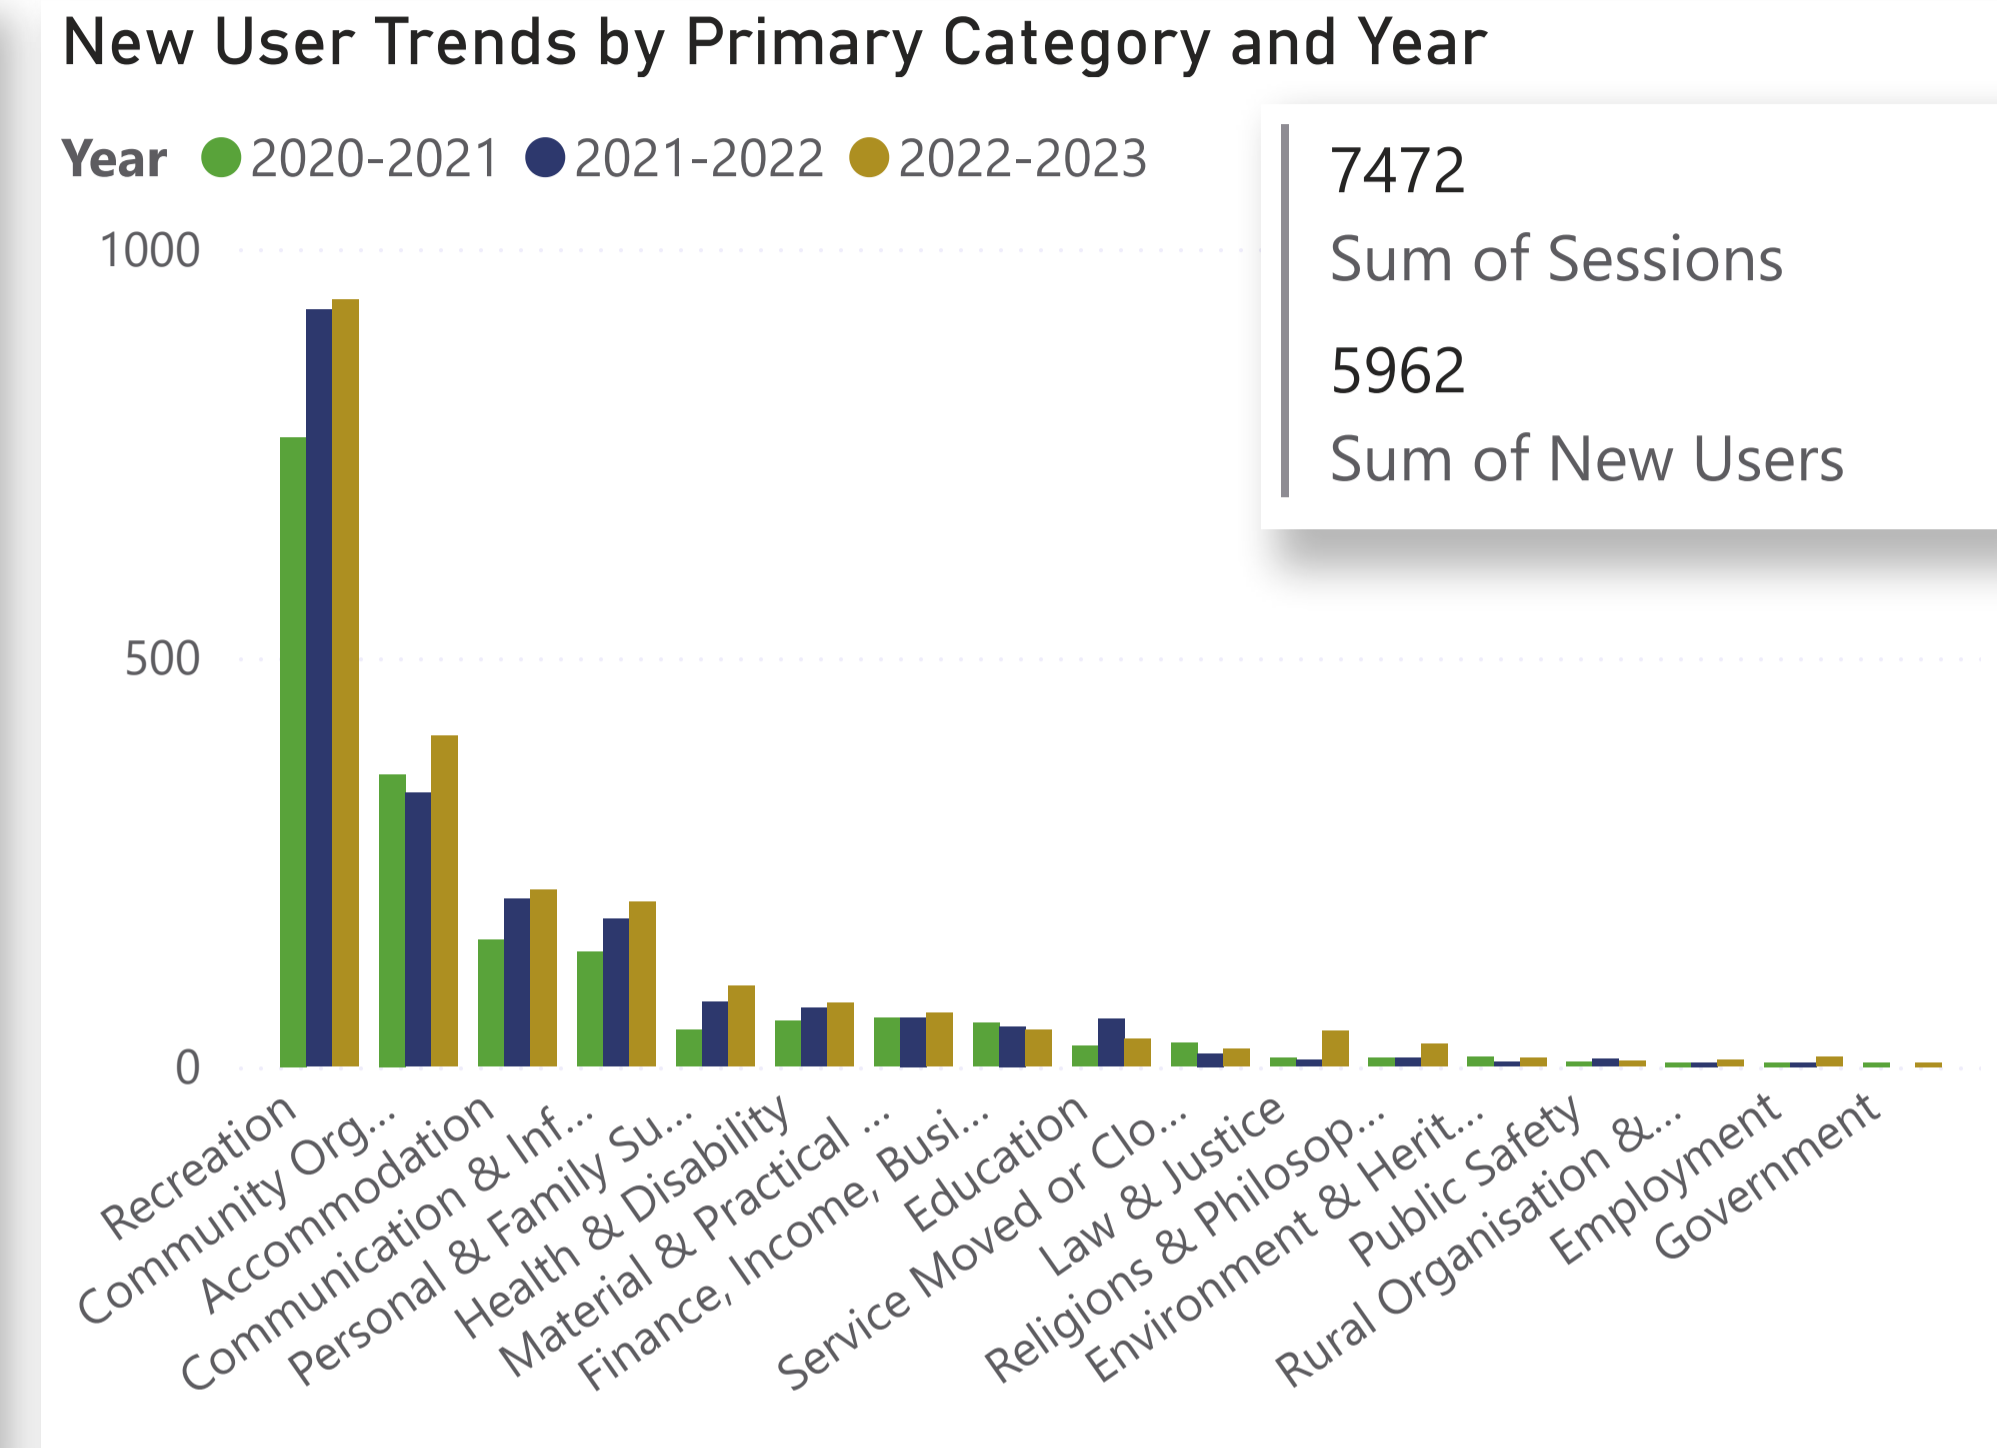

Year Slicer

All

Primary Category Slicer

All